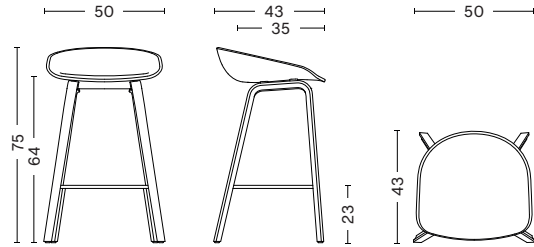

## CONSTRUCTION

BASE / Plywood legs section connected with solid oak top parts which are glued and fixed with embedded metal brackets.

FOOTREST / Screwed to the frame.

## DIMENSIONS

### LOW

- / WIDTH 50 cm / 18.5"
- / DEPTH 43 cm / 16.93"
- / HEIGHT 75 cm / 29.92"
- / SEAT HEIGHT 64 cm / 25.98"
- / SEAT DEPTH 35 cm / 13.78"

### HIGH

- / WIDTH 50 cm / 19.68"
- / DEPTH 43 cm / 18.11"
- / HEIGHT 85 cm / 33.86"
- / SEAT HEIGHT 74 cm / 29.92"
- / SEAT DEPTH 35 cm / 13.78"