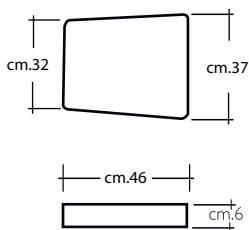

TESSUTI E COLORI FABRICS AND COLOURS