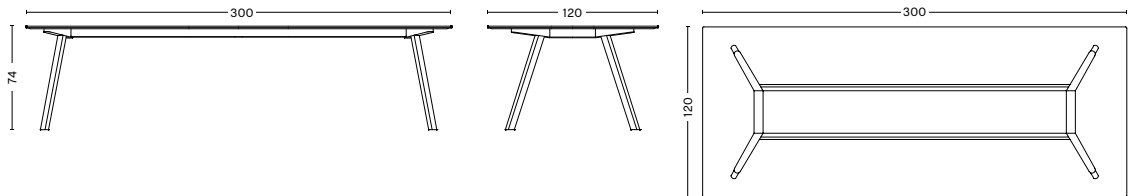

FRAME FINISH / Available in 4 different frame finishes.

- / Soaped solid oak
- / Black stained solid oak
- / Clear lacquered solid oak
- / Matt lacquered solid oak

CONSTRUCTION

Solid wood leg construction with tabletop in 24 mm plywood. Premounted wooden support bar with steel reinforcement under the tabletop. For tabletops L 250 and L 300 cm width 90 cm the T-Profile steel reinforcement is hidden in the frame. For tabletops L 250 and L 300 cm width 120 cm the T-profile is visible on the inside of the frame. Tabletops with the dimensions L 200 cm and width 80 or 90 cm have a flat steel reinforcement that is hidden in the frame.

- PRODUCT FACTS -

DIMENSIONS

/ LENGTH 200 cm / 78.74"
/ WIDTH 80 cm / 31.5"
/ HEIGHT 105 cm / 41.34"

/ LENGTH 200 cm / 78.74"
/ WIDTH 90 cm / 35.43"
/ HEIGHT 74 cm / 29.13"

/ LENGTH 250 cm / 98.43"
/ WIDTH 90 cm / 35.43"
/ HEIGHT 74 cm / 29.13"

/ LENGTH 250 cm / 98.43"
/ WIDTH 120 cm / 47.24"
/ HEIGHT 74 cm / 29.13"

/ LENGTH 300 cm / 118.11"
/ WIDTH 90 cm / 35.43"
/ HEIGHT 74 cm / 29.13"

/ LENGTH 300 cm / 118.11"
/ WIDTH 120 cm / 47.24"
/ HEIGHT 74 cm / 29.13"