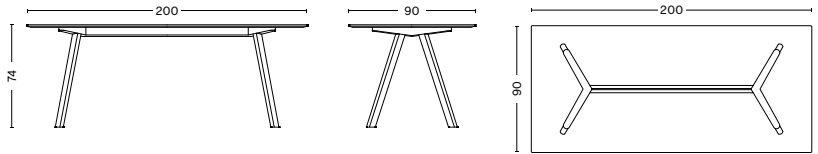

FRAME FINISH / Available in 4 different frame finishes.

- / Soaped solid oak
- / Black stained solid oak
- / Clear lacquered solid oak
- / Matt lacquered solid oak

CONSTRUCTION

Solid wood leg construction with tabletop in 24 mm plywood. Premounted wooden support bar with steel reinforcement under the tabletop. For tabletops L 250 and L 300 cm width 90 cm the T-Profile steel reinforcement is hidden in the frame. For tabletops L 250 and L 300 cm width 120 cm the T-profile is visible on the inside of the frame. Tabletops with the dimensions L 200 cm and width 80 or 90 cm have a flat steel reinforcement that is hidden in the frame.

The tabletop is mounted with self-tapping screws in predrilled holes.

Requires assembly. Please follow the instruction manual.

TABLETOP COLOUR

FRAME FINISH

TABLE COMBINATIONS

TABLETOP \ FRAME	FRAME			
	SOAPED SOLID OAK	BLACK STAINED SOLID OAK	CLEAR LACQUERED SOLID OAK	MATT LACQUERED SOLID OAK
BLACK STAINED OAK VENEER		•		
MATT LACQUERED OAK VENEER				•
CLEAR LACQUERED OAK VENEER			•	
BLACK LINOLEUM	•	•	•	•
GREY LINOLEUM	•		•	•
OFF WHITE LINOLEUM	•		•	•
GREEN LINOLEUM	•		•	•
WHITE LAMINATE	•		•	•

- PRODUCT FACTS -

DIMENSIONS

/ LENGTH 200 cm / 78.74"
/ WIDTH 80 cm / 31.5"
/ HEIGHT 105 cm / 41.34"

/ LENGTH 200 cm / 78.74"
/ WIDTH 90 cm / 35.43"
/ HEIGHT 74 cm / 29.13"

/ LENGTH 250 cm / 98.43"
/ WIDTH 90 cm / 35.43"
/ HEIGHT 74 cm / 29.13"

/ LENGTH 250 cm / 98.43"
/ WIDTH 120 cm / 47.24"
/ HEIGHT 74 cm / 29.13"

/ LENGTH 300 cm / 118.11"
/ WIDTH 90 cm / 35.43"
/ HEIGHT 74 cm / 29.13"

/ LENGTH 300 cm / 118.11"
/ WIDTH 120 cm / 47.24"
/ HEIGHT 74 cm / 29.13"