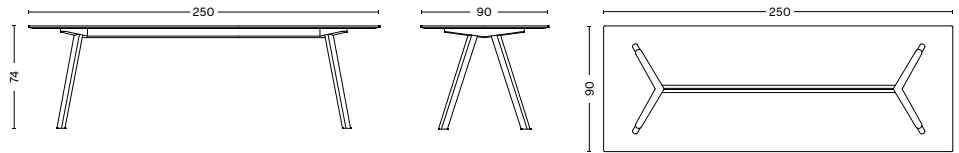

FRAME FINISH / Available in 4 different frame finishes.

- / Soaped solid oak
- / Black stained solid oak
- / Clear lacquered solid oak
- / Matt lacquered solid oak

CONSTRUCTION

Solid wood leg construction with tabletop in 24 mm plywood. Premounted wooden support bar with steel reinforcement under the tabletop. For tabletops L 250 and L 300 cm width 90 cm the T-Profile steel reinforcement is hidden in the frame. For tabletops L 250 and L 300 cm width 120 cm the T-profile is visible on the inside of the frame. Tabletops with the dimensions L 200 cm and width 80 or 90 cm have a flat steel reinforcement that is hidden in the frame.

- PRODUCT FACTS -

DIMENSIONS

/ LENGTH 200 cm / 78.74"
/ WIDTH 80 cm / 31.5"
/ HEIGHT 105 cm / 41.34"

/ LENGTH 200 cm / 78.74"
/ WIDTH 90 cm / 35.43"
/ HEIGHT 74 cm / 29.13"

/ LENGTH 250 cm / 98.43"
/ WIDTH 90 cm / 35.43"
/ HEIGHT 74 cm / 29.13"

/ LENGTH 250 cm / 98.43"
/ WIDTH 120 cm / 47.24"
/ HEIGHT 74 cm / 29.13"

/ LENGTH 300 cm / 118.11"
/ WIDTH 90 cm / 35.43"
/ HEIGHT 74 cm / 29.13"

/ LENGTH 300 cm / 118.11"
/ WIDTH 120 cm / 47.24"
/ HEIGHT 74 cm / 29.13"