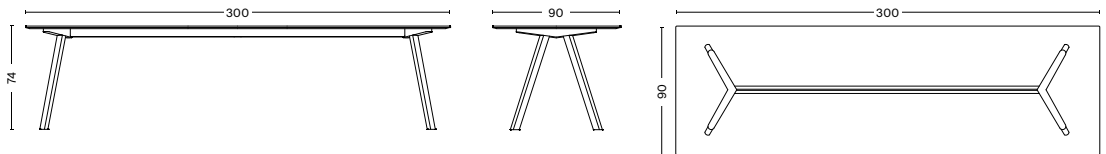

FRAME FINISH / Available in 4 different frame finishes.

- / Soaped solid oak
- / Black stained solid oak
- / Clear lacquered solid oak
- / Matt lacquered solid oak

CONSTRUCTION

Solid wood leg construction with tabletop in 24 mm plywood. Premounted wooden support bar with steel reinforcement under the tabletop. For tabletops L 250 and L 300 cm width 90 cm the T-Profile steel reinforcement is hidden in the frame. For tabletops L 250 and L 300 cm width 120 cm the T-profile is visible on the inside of the frame. Tabletops with the dimensions L 200 cm and width 80 or 90 cm have a flat steel reinforcement that is hidden in the frame.

- PRODUCT FACTS -

DIMENSIONS

/ LENGTH 200 cm / 78.74"
/ WIDTH 80 cm / 31.5"
/ HEIGHT 105 cm / 41.34"

/ LENGTH 200 cm / 78.74"
/ WIDTH 90 cm / 35.43"
/ HEIGHT 74 cm / 29.13"

/ LENGTH 250 cm / 98.43"
/ WIDTH 90 cm / 35.43"
/ HEIGHT 74 cm / 29.13"

/ LENGTH 250 cm / 98.43"
/ WIDTH 120 cm / 47.24"
/ HEIGHT 74 cm / 29.13"

/ LENGTH 300 cm / 118.11"
/ WIDTH 90 cm / 35.43"
/ HEIGHT 74 cm / 29.13"

/ LENGTH 300 cm / 118.11"
/ WIDTH 120 cm / 47.24"
/ HEIGHT 74 cm / 29.13"