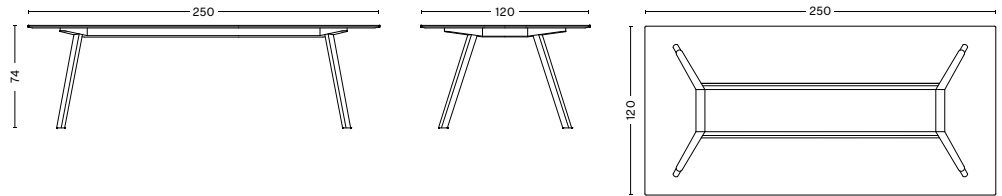

FRAME FINISH / Available in 4 different frame finishes.

- / Soaped solid oak
- / Black stained solid oak
- / Clear lacquered solid oak
- / Matt lacquered solid oak

CONSTRUCTION

Solid wood leg construction with tabletop in 24 mm plywood. Premounted wooden support bar with steel reinforcement under the tabletop. For tabletops L 250 and L 300 cm width 90 cm the T-Profile steel reinforcement is hidden in the frame. For tabletops L 250 and L 300 cm width 120 cm the T-profile is visible on the inside of the frame. Tabletops with the dimensions L 200 cm and width 80 or 90 cm have a flat steel reinforcement that is hidden in the frame.

- PRODUCT FACTS -

DIMENSIONS

/ LENGTH 200 cm / 78.74"
/ WIDTH 80 cm / 31.5"
/ HEIGHT 105 cm / 41.34"

/ LENGTH 200 cm / 78.74"
/ WIDTH 90 cm / 35.43"
/ HEIGHT 74 cm / 29.13"

/ LENGTH 250 cm / 98.43"
/ WIDTH 90 cm / 35.43"
/ HEIGHT 74 cm / 29.13"

/ LENGTH 250 cm / 98.43"
/ WIDTH 120 cm / 47.24"
/ HEIGHT 74 cm / 29.13"

/ LENGTH 300 cm / 118.11"
/ WIDTH 90 cm / 35.43"
/ HEIGHT 74 cm / 29.13"

/ LENGTH 300 cm / 118.11"
/ WIDTH 120 cm / 47.24"
/ HEIGHT 74 cm / 29.13"