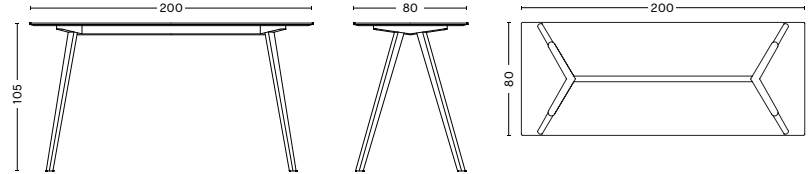

FRAME FINISH / Available in 4 different frame finishes.

- / Soaped solid oak
- / Black stained solid oak
- / Clear lacquered solid oak
- / Matt lacquered solid oak

CONSTRUCTION

Solid wood leg construction with tabletop in 24 mm plywood. Premounted wooden support bar with steel reinforcement under the tabletop. For tabletops L 250 and L 300 cm width 90 cm the T-Profile steel reinforcement is hidden in the frame. For tabletops L 250 and L 300 cm width 120 cm the T-profile is visible on the inside of the frame. Tabletops with the dimensions L 200 cm and width 80 or 90 cm have a flat steel reinforcement that is hidden in the frame.

The tabletop is mounted with self-tapping screws in predrilled holes.

Requires assembly. Please follow the instruction manual.

TABLETOP COLOUR

FRAME FINISH

TABLE COMBINATIONS

TABLETOP \ FRAME	FRAME			
	SOAPED SOLID OAK	BLACK STAINED SOLID OAK	CLEAR LACQUERED SOLID OAK	MATT LACQUERED SOLID OAK
BLACK STAINED OAK VENEER		•		
MATT LACQUERED OAK VENEER				•
CLEAR LACQUERED OAK VENEER			•	
BLACK LINOLEUM	•	•	•	•
GREY LINOLEUM	•		•	•
OFF WHITE LINOLEUM	•		•	•
GREEN LINOLEUM	•		•	•
WHITE LAMINATE	•		•	•

- PRODUCT FACTS -

DIMENSIONS

/ LENGTH 200 cm / 78.74"
/ WIDTH 80 cm / 31.5"
/ HEIGHT 105 cm / 41.34"

/ LENGTH 200 cm / 78.74"
/ WIDTH 90 cm / 35.43"
/ HEIGHT 74 cm / 29.13"

/ LENGTH 250 cm / 98.43"
/ WIDTH 90 cm / 35.43"
/ HEIGHT 74 cm / 29.13"

/ LENGTH 250 cm / 98.43"
/ WIDTH 120 cm / 47.24"
/ HEIGHT 74 cm / 29.13"

/ LENGTH 300 cm / 118.11"
/ WIDTH 90 cm / 35.43"
/ HEIGHT 74 cm / 29.13"

/ LENGTH 300 cm / 118.11"
/ WIDTH 120 cm / 47.24"
/ HEIGHT 74 cm / 29.13"