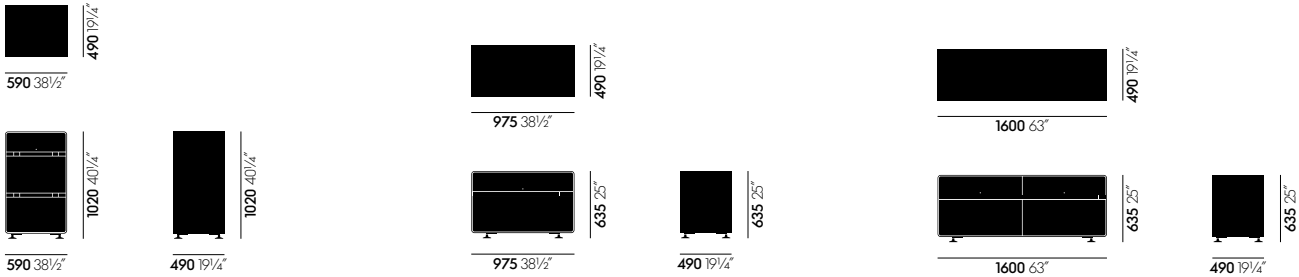

DIMENSIONS

Table Ad Hoc Executive

Executive Highboard 60

Executive Lowboard 100

Executive Lowboard 160

SURFACES ET COULEURS