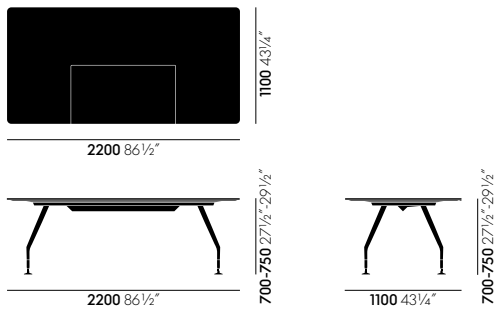

DIMENSIONS

Table Ad Hoc Executive

Executive Highboard 60

Executive Lowboard 100

Executive Lowboard 160

SURFACES ET COULEURS