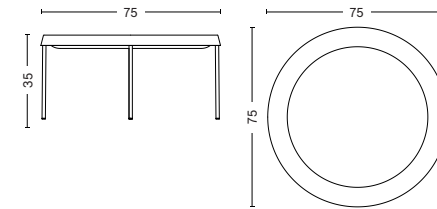

## TULOU COFFEE TABLE

GamFratesi's Tulou Table was inspired by the traditional design of a tray table and the extra functional dimension it offers. Comprising two basic elements – a spun steel round tray with a firm, easy-to-hold edge and a four-legged frame in tubular steel – the minimalistic design enables the tray to be moved around different spaces. Available in a choice of sizes, colours and finishes, its flexible design means it is suitable for use in a wide range of private and public contexts.

- TULOU COFFEE TABLE -

- TULOU COFFEE TABLE -

- TULOU COFFEE TABLE -

- TULOU COFFEE TABLE -

- TULOU COFFEE TABLE -

**DIMENSIONS**

Ø55 x H35 cm  
Inner tray H30,5 cm

Ø75 x H35 cm  
Inner tray H30,5 cm

- TULOU COFFEE TABLE -

**MATERIALS**

Spun steel tray with a tubular steel metal frame

**COLOURS**

**COMBINATIONS**

SIZE \ FRAME	OFF-WHITE	BLACK	MOCCA & BLACK	ORANGE & RUST	MATT GREEN & DARK MOSS
	Ø55 CM	•	•	•	•
Ø75 CM	•	•	•		