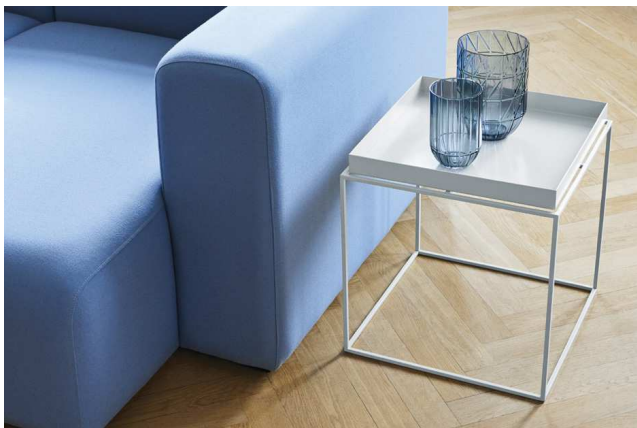

- TRAY TABLE -

TRAY TABLE

The metal Tray Table is a multi-functional piece of furniture that can easily be adapted to fit your needs. When the tray top is in place, it can be used as a bedside table or coffee table, and when the tray top is removed, it becomes a regular tray that can be used to carry items.

- TRAY TABLE -

- TRAY TABLE -

L30 x W30 x H34 CM
White / Black

L40 x W40 x H44 CM
White / Black / Blue / Red / Warm grey

L40 x W60 x H54 CM
White / Black / Warm grey

L60 x W60 x H39 CM
White / Black / Warm grey

COLOURS

BLACK

WHITE

BLUE

RED

WARM GREY

MATERIAL

Powder coated steel.