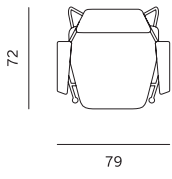

DESIGN: NUMEN / FOR USE

Construction of metal rods bent into shape of bracket for lacquered MDF plate (diameter 72 centimeters) is an ideal match to a modernist typology of Polygon armchairs.

TABLE TOP	MDF
FINISH	Fenix NTM
BASE	metal
BASE FINISH	powder coated matte

72

32

72

ARMCHAIR / FOTELJA

SMALL TABLE / STOLIĆ