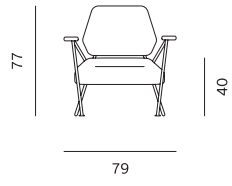

DESIGN: NUMEN / FOR USE

Construction of metal rods bent into shape of bracket for lacquered MDF plate (diameter 72 centimeters) is an ideal match to a modernist typology of Polygon armchairs.

TABLE TOP	MDF
FINISH	Fenix NTM
BASE	metal
BASE FINISH	powder coated matte

72

32

72

ARMCHAIR / FOTELJA

SMALL TABLE / STOLIĆ