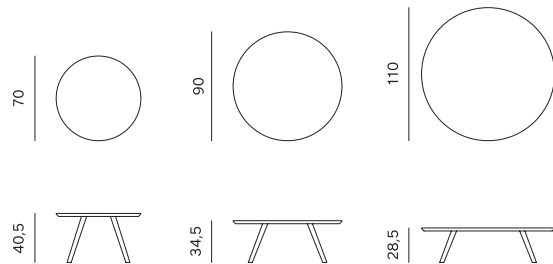

DESIGN: NUMEN / FOR USE

Oblique tables come in three sizes and five table top colours made of NTM Fenix. Legs, are produced from solid oak and painted with high-quality oil. As a result of the triangulation, the solid oak legs thin towards the bottom, which gives them complete elegance, simplicity and ease and makes them an ideal addition to Oblique chair.

TABLE TOP	MDF
FINISH	Fenix NTM
LEGS	solid wood
LEGS FINISH	high quality oil / acrylic lacquer