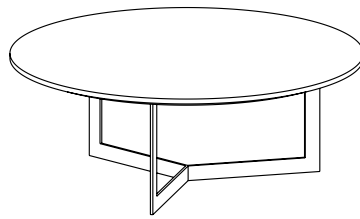

TREKU

Kabi Coffee Table

PRODUCT DATA SHEET

1901

1/3

Model: Kabi Coffee Table

Manufactured in: Spain-Europe (EU)

Designers: Ibon Arrizabalaga

Kabi is a contemporary take on the traditional nesting table. This set of two tables is designed so that the smaller of the two can be hidden under the larger one.

They are ideal for a number of different spaces, and can be used as coffee tables, bedside tables or sofa tables.

The metal legs are finished in graphite. The tops, which feature a bevelled edge, can be finished in walnut, oak or different coloured lacquers.

There is a higher version of the Kabi table to use as a pedestal table.

1. Measurements

Ø 65 cm
H 31 cm

Ø 80 cm
H 37 cm

Ø 50 cm
H 48 cm

2. Materials

Top:

Wood veneer: DM board covered with wood veneer. UV cured varnish in faces and polyurethane in edges.

Lacquer: DM board coated with acrylic lacquer.