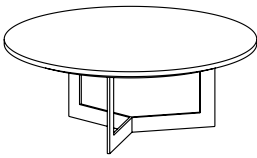

TREKU

Kabi Coffee Table

PRODUCT DATA SHEET

1901

1/3

Model: Kabi Coffee Table

Manufactured in: Spain-Europe (EU)

Designers: Ibon Arrizabalaga

Kabi is a contemporary take on the traditional nesting table. This set of two tables is designed so that the smaller of the two can be hidden under the larger one.

They are ideal for a number of different spaces, and can be used as coffee tables, bedside tables or sofa tables.

The metal legs are finished in graphite. The tops, which feature a bevelled edge, can be finished in walnut, oak or different coloured lacquers.

There is a higher version of the Kabi table to use as a pedestal table.

1. Measurements

Ø 65 cm
H 31 cm

Ø 80 cm
H 37 cm

Ø 50 cm
H 48 cm

2. Materials

Top:

Wood veneer: DM board covered with wood veneer. UV cured varnish in faces and polyurethane in edges.

Lacquer: DM board coated with acrylic lacquer.