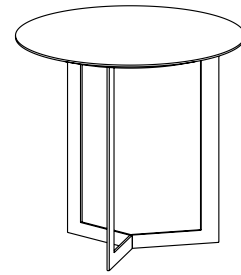

TREKU

Kabi Coffee Table

PRODUCT DATA SHEET

1901

1/3

Model: Kabi Coffee Table

Manufactured in: Spain-Europe (EU)

Designers: Ibon Arrizabalaga

Kabi is a contemporary take on the traditional nesting table. This set of two tables is designed so that the smaller of the two can be hidden under the larger one.

They are ideal for a number of different spaces, and can be used as coffee tables, bedside tables or sofa tables.

The metal legs are finished in graphite. The tops, which feature a bevelled edge, can be finished in walnut, oak or different coloured lacquers.

There is a higher version of the Kabi table to use as a pedestal table.

1. Measurements

Ø 65 cm
H 31 cm

Ø 80 cm
H 37 cm

Ø 50 cm
H 48 cm

2. Materials

Top:

Wood veneer: DM board covered with wood veneer. UV cured varnish in faces and polyurethane in edges.

Lacquer: DM board coated with acrylic lacquer.