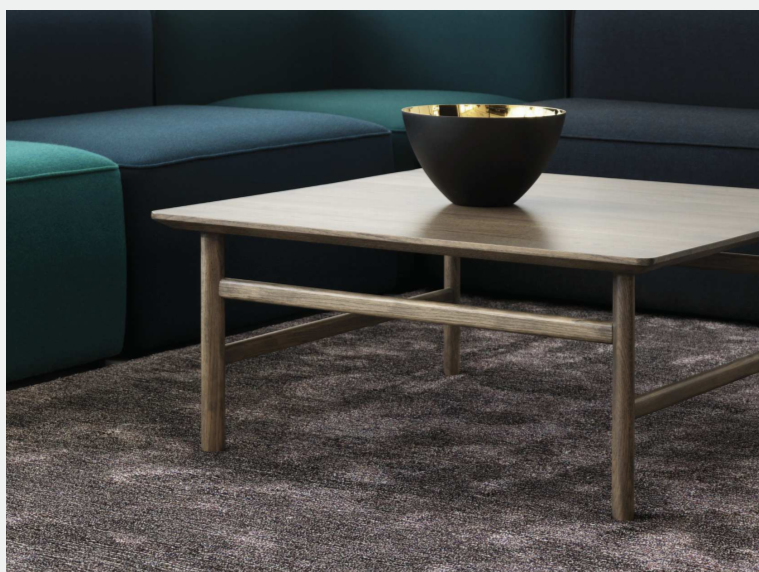

GROW

normann
COPENHAGEN

GROW

FURNITURE / ACCESSORIES / LIGHTING

DESIGNER / YEAR OF DESIGN Simon Legald, 2017

MATERIAL Oak, Smoked Oak

COLOURS 

CONSTRUCTION Grow is constructed in solid laquered oak

DIMENSIONS
 Grow Table Small / H: 45 x L: 50 x D: 60 cm
 Grow Table Medium / H: 35 x L: 80 x D: 80 cm
 Grow Table Large / H: 40 x L: 120 x D: 70 cm

MAINTENANCE Clean with damp cloth.

PRICE
 Grow Table Small:
 2999 DKK / 3600 SEK / 3600 NOK / 400 EUR / 345 GBP /
 445 USD / 2999 RMB
 Grow Table Medium:
 4999 DKK / 6000 SEK / 6000 NOK / 675 EUR / 570 GBP /
 740 USD / 4999 RMB
 Grow Table Large:
 5999 DKK / 7200 SEK / 7200 NOK / 800 EUR / 685 GBP /
 890 USD / 5999 RMB