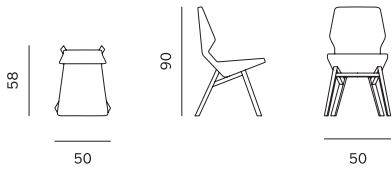

CHAIR / STOLICA