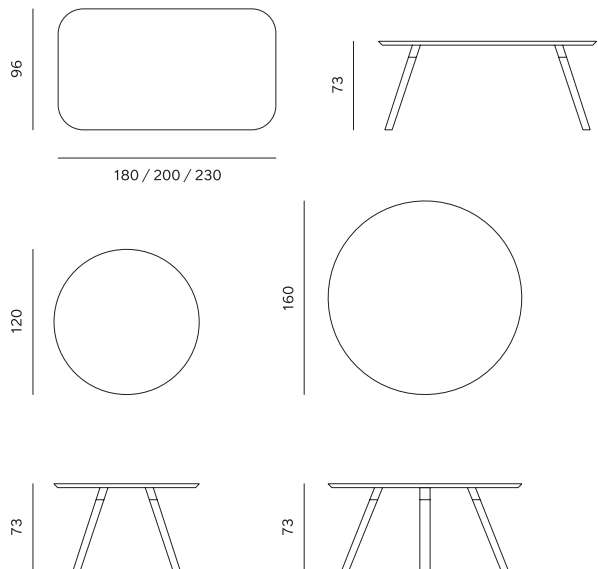

DESIGN: NUMEN / FOR USE

Oblique collection is completed with creation of office and dining table. The character of the complete collection has been mostly expressed with this table. Specific geometry of the legs made of solid wood in combination with the floating white table top in this dimension is simply perfect.

TABLE TOP	MDF
FINISH	Fenix NTM
LEGS	solid wood
LEGS FINISH	high quality oil / acrylic lacquer