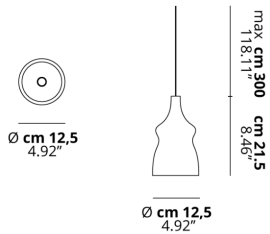

NOSTALGIA

Small

FEATURES

- Frame:** Metal
- Diffusor:** Blown Glass
- Dimmable:** Yes
- Dimmer:** Not Included
- Bulb:** Included

BULB

LED 2700K 1 x 9W | 900 lm

CERTIFICATION

SPECIFICATION SHEET

PHOTOMETRIC CURVE

FRAME	DIFFUSOR	LED COLOUR	CODE
Chrome	Chrome	2700K	154002
Chrome	Crystal	2700K	154001
Chrome	Gold	2700K	154003
Chrome	Rose Gold	2700K	154004