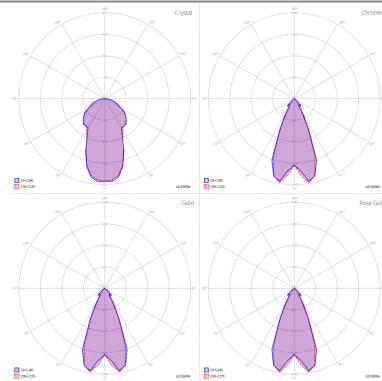

NOSTALGIA

Small

FEATURES

- Frame:** Metal
- Diffusor:** Blown Glass
- Dimmable:** Yes
- Dimmer:** Not Included
- Bulb:** Included

BULB

LED 2700K 1 x 9W | 900 lm

CERTIFICATION

SPECIFICATION SHEET

PHOTOMETRIC CURVE

FRAME	DIFFUSOR	LED COLOUR	CODE
Chrome	Chrome	2700K	154002
Chrome	Crystal	2700K	154001
Chrome	Gold	2700K	154003
Chrome	Rose Gold	2700K	154004