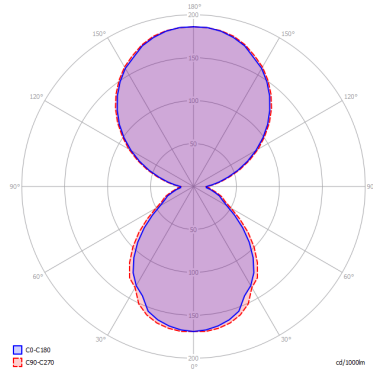

MAGGIO

FEATURES

- Frame:** Metal
- Diffusor:** Polycarbonate
- Dimmable:** Yes
- Dimmer:** Not Included
- Bulb:** Included

BULB

- LED 2700K 1 x 17W | 1700 lm**
- and _____
- LED 2700K 1 x 17W | 1700 lm**

SPECIFICATION SHEET

CERTIFICATION

PHOTOMETRIC CURVE

| FRAME | DIFFUSOR | LED COLOUR | CODE |
|------------------|-------------|------------|--------|
| Coppery Bronze | Matte White | 2700K | 162002 |
| Matte White 9010 | Matte White | 2700K | 162001 |