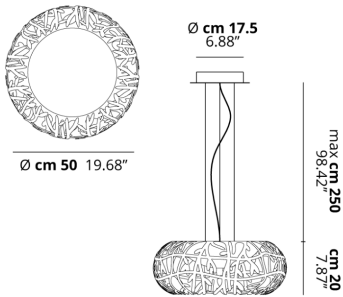

MAGGIO

FEATURES

- Frame:** Metal
- Diffusor:** Polycarbonate
- Dimmable:** Yes
- Dimmer:** Not Included
- Bulb:** Included

BULB

- LED 2700K 1 x 17W | 1700 lm**
- and _____
- LED 2700K 1 x 17W | 1700 lm**

SPECIFICATION SHEET

CERTIFICATION

PHOTOMETRIC CURVE

| FRAME | DIFFUSOR | LED COLOUR | CODE |
|------------------|-------------|------------|--------|
| Coppery Bronze | Matte White | 2700K | 162002 |
| Matte White 9010 | Matte White | 2700K | 162001 |