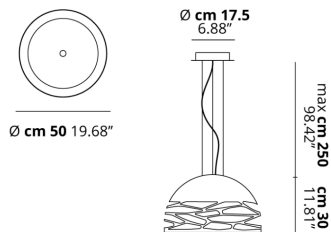

KELLY

Small Dome 50

FEATURES

- Frame:** Metal
- Diffusor:** Glass
- Dimmable:** Yes
- Dimmer:** Not Included
- Bulb:** Not Included

BULB

-  **E27 Classic A60** 3 x max 46W eco
- or _____
-  **E27 CFL [compact]** 3 x max 23W
- or _____
-  **E27 LED** 3 x max available

SPECIFICATION SHEET

CERTIFICATION

PHOTOMETRIC CURVE

FRAME	DIFFUSOR	LED COLOUR	CODE
 Coppery Bronze	 Glossy White	Optionally	141009
 Matte Black 9005	 Glossy White	Optionally	141016
 Matte White 9010	 Glossy White	Optionally	141002