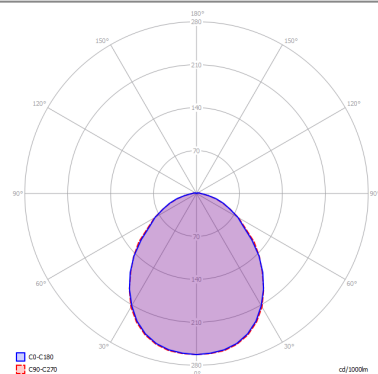

KELLY

Small Dome 50

FEATURES

- Frame:** Metal
- Diffusor:** Glass
- Dimmable:** Yes
- Dimmer:** Not Included
- Bulb:** Not Included

BULB

-  **E27 Classic A60** 3 x max 46W eco
- or _____
-  **E27 CFL [compact]** 3 x max 23W
- or _____
-  **E27 LED** 3 x max available

SPECIFICATION SHEET

CERTIFICATION

PHOTOMETRIC CURVE

FRAME	DIFFUSOR	LED COLOUR	CODE
 Coppery Bronze	 Glossy White	Optionally	141009
 Matte Black 9005	 Glossy White	Optionally	141016
 Matte White 9010	 Glossy White	Optionally	141002