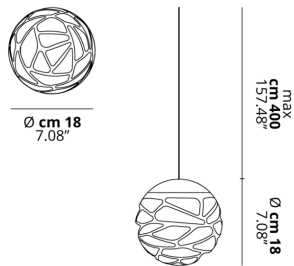

KELLY CLUSTER

Sphere

FEATURES

- Frame:** Metal
- Diffusor:** Glass
- Dimmable:** Yes
- Dimmer:** Not Included
- Bulb:** Not Included

BULB

LED 2700K 1 x 9W | 900 lm

CERTIFICATION

SPECIFICATION SHEET

PHOTOMETRIC CURVE

FRAME	DIFFUSOR	LED COLOUR	CODE
 Coppery Bronze	 Glossy White	2700K	147014
 Matte Black 9005	 Glossy White	2700K	147015
 Matte White 9010	 Glossy White	2700K	147013