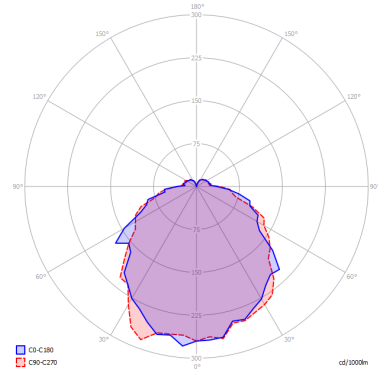

KELLY CLUSTER

Sphere

FEATURES

- Frame:** Metal
- Diffusor:** Glass
- Dimmable:** Yes
- Dimmer:** Not Included
- Bulb:** Not Included

BULB

LED 2700K 1 x 9W | 900 lm

CERTIFICATION

SPECIFICATION SHEET

PHOTOMETRIC CURVE

FRAME	DIFFUSOR	LED COLOUR	CODE
 Coppery Bronze	 Glossy White	2700K	147014
 Matte Black 9005	 Glossy White	2700K	147015
 Matte White 9010	 Glossy White	2700K	147013