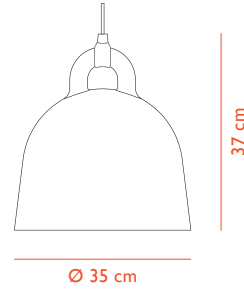

Bell Lamp Small - US Version