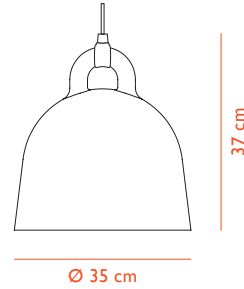

Bell Lamp Small - EU Version