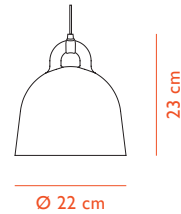

Bell Lamp X-Small - EU Version