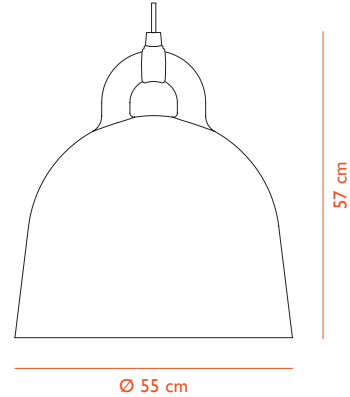

Bell Lamp Large - EU Version