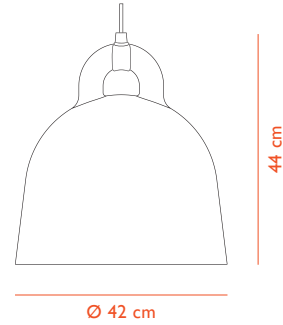

Bell Lamp Medium - US Version