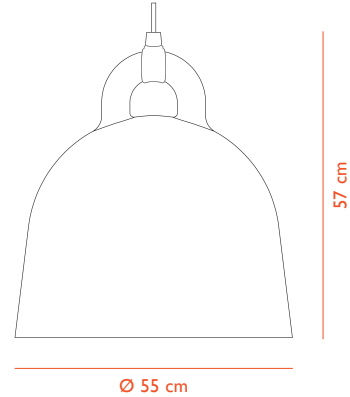

Bell Lamp Large - US Version

DESCRIPTION

The Bell lamp takes its starting point in the iconic shape of a bell. Special attention has been paid to the details, emphasizing the gathering point between the cord and the lamp itself in a contemporary way. With its industrial, yet friendly look Bell is ideal for both home decors and professional environments.

DESIGN

Andreas Lund & Jacob Rudbeck, 2012

MATERIAL

Powder Coated Aluminum

CONSTRUCTION

The four different sizes of the Bell collection share the same shape, which is connected to the cable in the top part. The construction with a rubber band detail connects the cable and shade permanently. All shades are white on the inside for optimal light reflection.

MAINTENANCE

Clean with damp cloth. Avoid use of all-purpose cleaners and others degreasing detergents.

CORD

4 m textile cord (white shade - white cord / grey shade - black cord / black shade - black cord / sand shade - brown cord).

CANOPY

Included, black or white color, H: 7,7 x Ø: 9 cm 0,04 kg

DIMMABLE FUNCTION

Yes - with dimmable light source. Ensure your dimmer is compatible with LED.

VOLTAGE

120V

MAX LOAD

60 W

FREQUENCY

60 Hz

IP RATING

IP20

CLASSIFICATION

Class I

SOCKET

E26

LIGHT SOURCE - RECOMMENDED

Art. No.: 504063, LED E26 US, not dimmable

Power: 8W

CCT: 2700K

Output: 800 lm

Life Span: 15 000 h

CRI: ~ 80