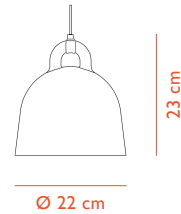

Bell Lamp X-Small - US Version

DESCRIPTION

The Bell lamp takes its starting point in the iconic shape of a bell. Special attention has been paid to the details, emphasizing the gathering point between the cord and the lamp itself in a contemporary way. With its industrial, yet friendly look Bell is ideal for both home decors and professional environments.

DESIGN

Andreas Lund & Jacob Rudbeck, 2012

MATERIAL

Powder Coated Aluminum

CONSTRUCTION

The four different sizes of the Bell collection share the same shape, which is connected to the cable in the top part. The construction with a rubber band detail connects the cable and shade permanently. All shades are white on the inside for optimal light reflection.

MAINTENANCE

Clean with damp cloth. Avoid use of all-purpose cleaners and others degreasing detergents.

CORD

4 m textile cord (white shade - white cord / grey shade - black cord / black shade - black cord / sand shade - brown cord).

CANOPY

Included, black or white color, H: 7,7 x Ø: 9 cm 0,04 kg

DIMMABLE FUNCTION

Yes - with dimmable light source. Ensure your dimmer is compatible with LED.

VOLTAGE

120V

MAX LOAD

60 W

FREQUENCY

60 Hz

IP RATING

IP20

CLASSIFICATION

Class I

SOCKET

G9