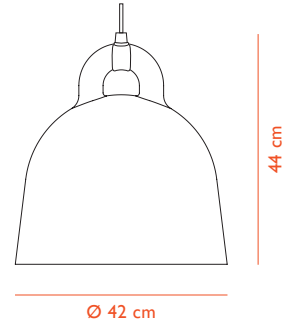

Bell Lamp Medium - EU Version