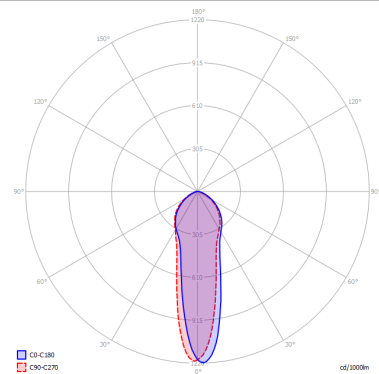

A-TUBE

Small

FEATURES

- Frame:** Metal
- Diffusor:** None
- Dimmable:** Yes
- Dimmer:** Not Included
- Bulb:** Not Included

BULB

-  **GU10 Par16** 1 x max 40W eco
- or _____
-  **GU10 Par16 LED** 1 x max available

SPECIFICATION SHEET

CERTIFICATION

PHOTOMETRIC CURVE

FRAME	DIFFUSOR	LED COLOUR	CODE
 Coppery Bronze	None	Optionally	096063
 Matte Black 9005	None	Optionally	096060
 Matte White 9010	None	Optionally	096057