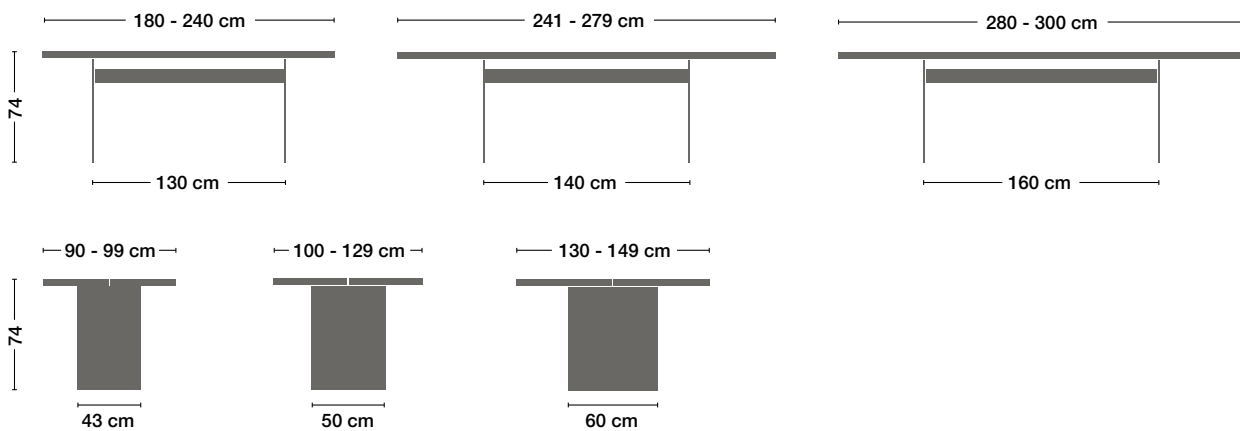

Highboard
Highboard

Midboard
Midboard

Wallboard
Wallboard

DIMENSION | DIMENSION

KANTE | EDGE

K 25

ACCESSOIRES | ACCESSORIES

32 cm