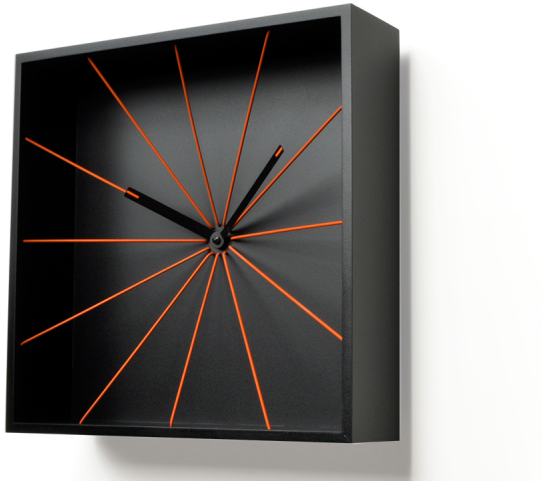

Prospettivo

mod. 1900

design by Riccardo Paolino e Matteo Fusi

Colors:

black

white

Wall clock in painted wood. Battery quartz movement.

Pictures

Dimensions