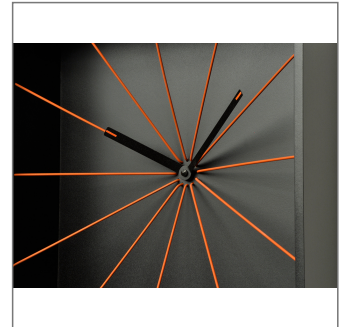

Prospettivo

mod. 1900

design by Riccardo Paolino e Matteo Fusi

Colors:

black

white

Wall clock in painted wood. Battery quartz movement.

Pictures

Dimensions