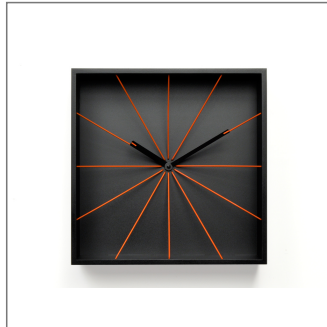

Prospettivo

mod. 1900

design by Riccardo Paolino e Matteo Fusi

Colors:

black

white

Wall clock in painted wood. Battery quartz movement.

Pictures

Dimensions