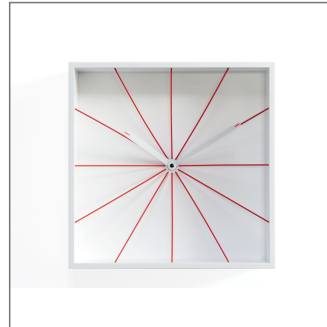

Prospettivo

mod. 1900

design by Riccardo Paolino e Matteo Fusi

Colors:

black

white

Wall clock in painted wood. Battery quartz movement.

Pictures

Dimensions