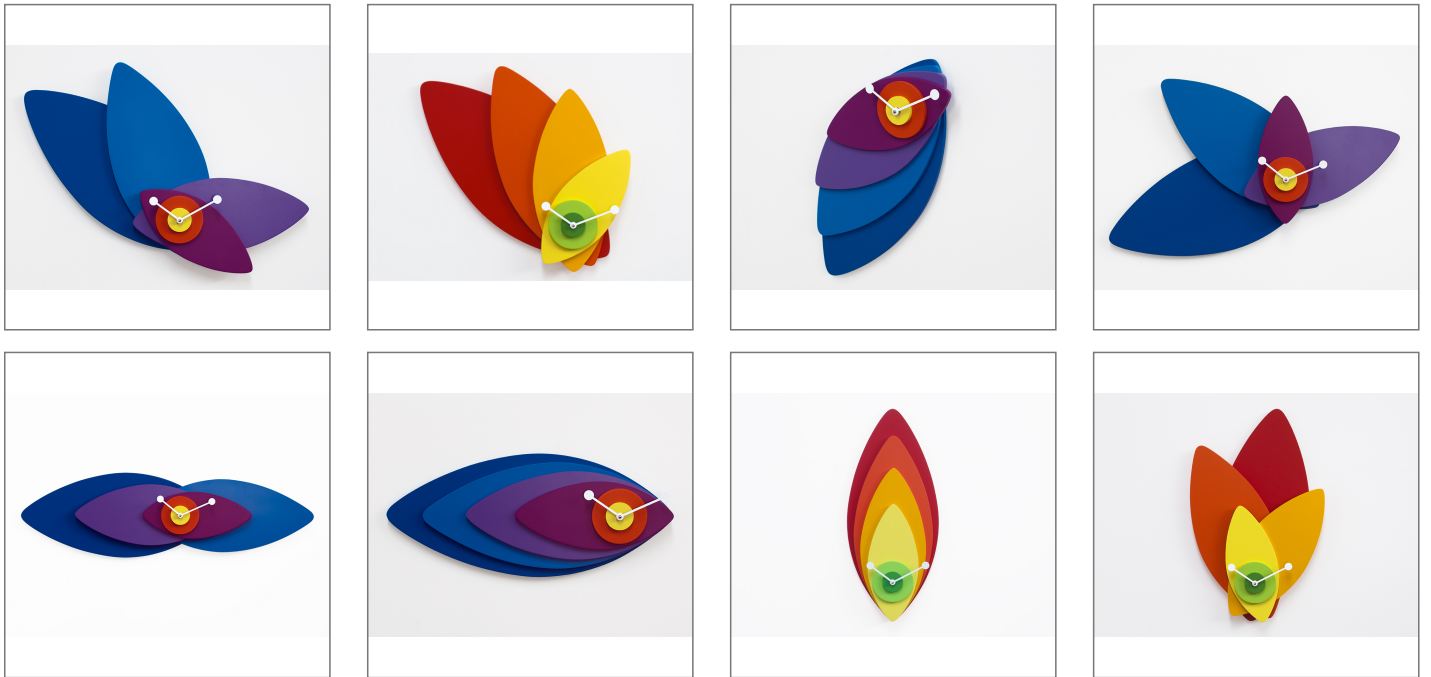

## Petali

mod. 2110  
design by Giulia Pretti

**Colors:**  
orange  
blue  
black and white

Wall clock made of wood. This chameleon clock is characterized by a clever system of magnets and wall mount that allows countless configurations and positions. Quartz movement with battery.

## Pictures

## Dimensions