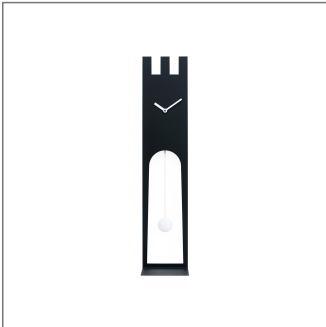

Don

mod. 2460

design by Francesco Paolo Maria Giuliani

Colors:

white

black

Don, designed by Francesco Paolo Maria Giuliani, is a tribute to the places, squares, and urban landscapes of historical centres that are keepers of time and traditions. The tower and the bell tower represent the iconographic value of history and time of our cultural roots. The slender structure is made of steel and is completed by a useful shelf. Coloured with non-toxic paints, it uses a battery movement of German manufacture.

Pictures

Dimensions