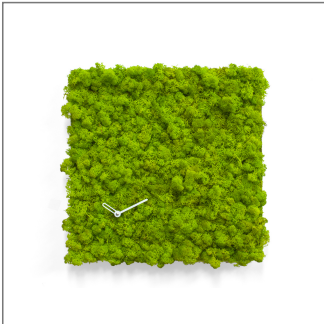

Clock_Circle

mod. 2177
design by Studio Kuadra

Colors:
green

A clock with a linear design but soft at the same time, revolutionary and innovative as they are completely covered in MOSS, a lichen natural that can be used indoors, even in rooms without natural light. Nature is at home with Circle Clock.Â Made in steel and lichen. Battery quartz movement.

Pictures

Dimensions