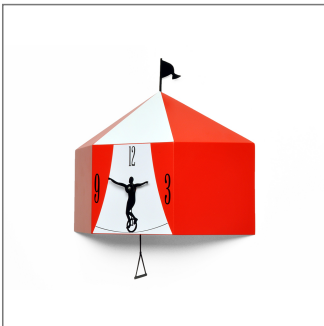

Circus

mod. 1845
design by Barbero Design

Colors:
black
red

Wall pendulum in wood. Battery quartz movement.

Pictures

Dimensions