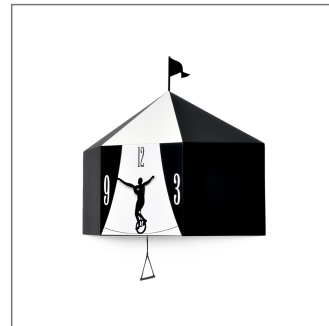

Circus

mod. 1845
design by Barbero Design

Colors:
black
red

Wall pendulum in wood. Battery quartz movement.

Pictures

Dimensions