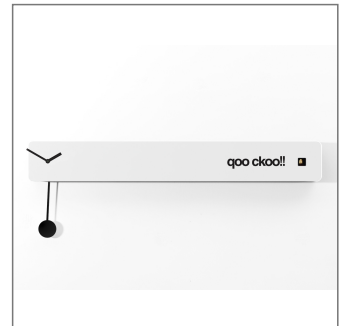

q02

mod. 1730
design by Alberto Sala

Colors:
white
black
red
wenge

Q02 is the first clock that doesn't follow the trend of cuckoo clocks with a traditional birdhouse that have symbolised these type of clocks for years. The Q02 cuckoo function is displayed by a simple coloured horizontal or vertical line which is both innovative and effective. The pendulum and the writing 'coo ckoo!!', which give the idea of a little cuckoo bird, complete the clock. The battery powered movement has a photosensitive sensor that automatically turns off the cuckoo sound in the absence of light. It also has a switch to regulate the volume of the cuckoo sound or to switch it off completely.

Pictures

Dimensions