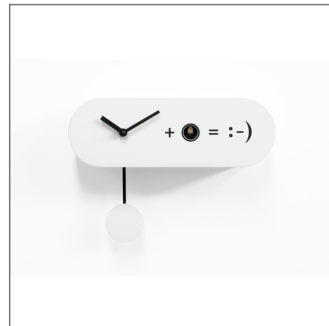

Formula

mod. 2155
design by Barbero Design

Colors:
white
black

:-) A smile, this is the Formula solution. A cuckoo clock, made of wood, which reveals the result of projects that adds the time of the cuckoo bird. A funny graphics, ideal for both the office and for the home, applied to an elliptical structure with pendulum. Available in white with formula and pendulum rod blacks or opposite version, black with white details. Battery quartz movement. The Cuckoo strike is switched off automatically during the night controlled by a light sensor.

Pictures

Dimensions