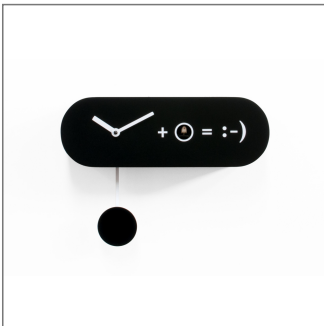

Formula

mod. 2155
design by Barbero Design

Colors:
white
black

:-) A smile, this is the Formula solution. A cuckoo clock, made of wood, which reveals the result of projects that adds the time of the cuckoo bird. A funny graphics, ideal for both the office and for the home, applied to an elliptical structure with pendulum. Available in white with formula and pendulum rod blacks or opposite version, black with white details. Battery quartz movement. The Cuckoo strike is switched off automatically during the night controlled by a light sensor.

Pictures

Dimensions