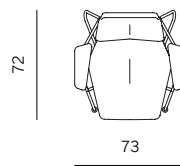

LOW TABLE Ø60  
DIMENSIONS Ø60x40 CM

TABLE TOP	solid wood + high quality oil / lacquer / MDF + fenix NTM / compact
BASE	metal rod Ø 12 mm + powder coated matte

LOW TABLE Ø72  
DIMENSIONS Ø72x32 CM

LOW TABLE Ø84  
DIMENSIONS Ø84x24 CM

SEAT & BACKREST	moulded foam, metal frame, elastic belts
BASE	metal rod Ø 16 mm + powder coated matte outdoor
ARMRESTS	solid wood + outdoor oil
UPHOLSTERY	waterproof fabric

EASY CHAIR  
DIMENSIONS 73x72x75CM

TABLE TOP	HPL
BASE	metal rod Ø 12 mm + powder coated matte outdoor

LOW TABLE Ø60  
DIMENSIONS Ø60x40 CM

LOW TABLE Ø72  
DIMENSIONS Ø72x32 CM

LOW TABLE Ø84  
DIMENSIONS Ø84x24 CM