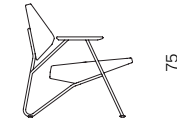

SEAT & BACKREST	moulded foam, metal frame, elastic belts
BASE	metal rod Ø 16 mm + powder coated matte outdoor
ARMRESTS	solid wood + outdoor oil
UPHOLSTERY	waterproof fabric

EASY CHAIR  
DIMENSIONS 73x72x75CM

TABLE TOP	HPL
BASE	metal rod Ø 12 mm + powder coated matte outdoor

LOW TABLE Ø60  
DIMENSIONS Ø60x40 CM

LOW TABLE Ø72  
DIMENSIONS Ø72x32 CM

LOW TABLE Ø84  
DIMENSIONS Ø84x24 CM