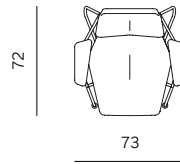

# polygon

by Numen / For Use

specifications

EASY CHAIR  
DIMENSIONS 73x72x75CM

SEAT & BACKREST	moulded foam, metal frame, elastic belts
BASE	metal rod Ø 16 mm + powder coated matte / galvanised
ARMRESTS	solid wood + high quality oil / lacquer
UPHOLSTERY	fabric / leather

LOW TABLE Ø60  
DIMENSIONS Ø60x40 CM

TABLE TOP	solid wood + high quality oil / lacquer / MDF + fenix NTM / compact
BASE	metal rod Ø 12 mm + powder coated matte

LOW TABLE Ø72  
DIMENSIONS Ø72x32 CM

LOW TABLE Ø84  
DIMENSIONS Ø84x24 CM

TABLE TOP	HPL
BASE	metal rod Ø 12 mm + powder coated matte outdoor

LOW TABLE Ø60  
DIMENSIONS Ø60x40 CM

LOW TABLE Ø72  
DIMENSIONS Ø72x32 CM

LOW TABLE Ø84  
DIMENSIONS Ø84x24 CM