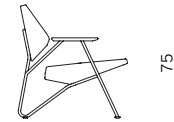

Interior Innovation Award 2014 Winner  
German Design Award 2015 Winner

*Statement of the jury*

*Polygon is an extraordinary armchair, which arose from the modernist typology of a seat of modest dimensions. It fulfills the functional parameters but with its compact size does not usurp space. Each change in perspective transforms the triangles that define the side view of the armchair into hexagons and other complex polygons. An interesting concept, which subtly plays with perception and is thus never boring. Exciting.*

# polygon

by Numen / For Use

specifications

EASY CHAIR  
DIMENSIONS 73x72x75CM

SEAT & BACKREST	moulded foam, metal frame, elastic belts
BASE	metal rod Ø 16 mm + powder coated matte / galvanised
ARMRESTS	solid wood + high quality oil / lacquer
UPHOLSTERY	fabric / leather

LOW TABLE Ø60  
DIMENSIONS Ø60x40 CM

TABLE TOP	solid wood + high quality oil / lacquer / MDF + fenix NTM / compact
BASE	metal rod Ø 12 mm + powder coated matte

LOW TABLE Ø72  
DIMENSIONS Ø72x32 CM

LOW TABLE Ø84  
DIMENSIONS Ø84x24 CM