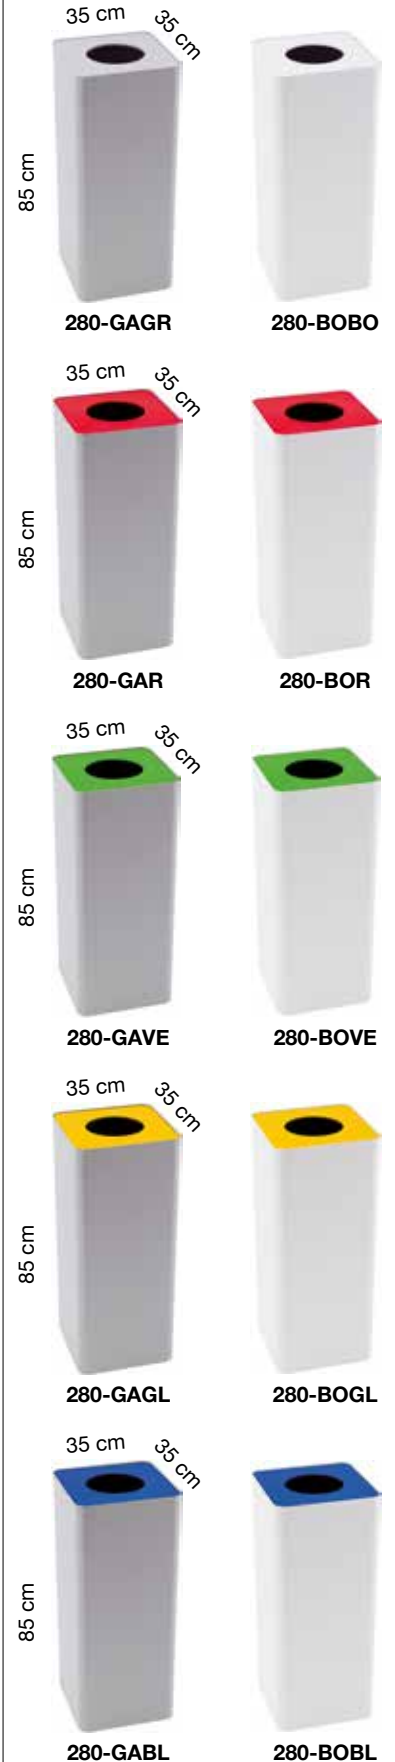

## SPECIFICATION

Range: **CENTOLITRI**

Design: **Caimi Lab**

Codes: 280-GAGR, 280-GAR, 280-GAVE, 280-GAGL, 280-GABL  
 280-BOBO, 280-BOR, 280-BOVE, 280-BOGL, 280-BOBL  
 285-GA, 285-BO, 236, 80236

Codes: **280-GAGR, 280-GAR, 280-GAVE, 280-GAGL, 280-GABL**  
**280-BOBO, 280-BOR, 280-BOVE, 280-BOGL, 280-BOBL**

Dimension: height 85 cm, length 35 cm, depth 35 cm  
 Capacity 100 L

Description: bin for waste separation with drum and base in 1mm thick sheet-steel powder-coated in silver grey or mat white colour, rounded accident-proof edges, the base has a foam profile to protect the floor. Upper lid with central hole to dispose of waste, made entirely in powder-coated steel, available in grey, white, red, green, yellow or blue. The lid is hinged to the drum by screws and can be lifted to allow the access to the drum to insert the bin liner. Bin liner holder in steel hinged to the drum by screws to easily insert, hook and remove the bin liner.

Accessories: pocket display code 236  
 adhesive labels cod. 80326

Codes: **285-GA, 285-BO**

Dimension: height 85 cm, length 35 cm, depth 35 cm  
Capacity 100 L

Description: bin for waste separation with drum and base in 1mm thick sheet-steel powder-coated in silver grey or mat white colour, rounded accident-proof edges, the base has a foam profile to protect the floor. Top cover with folded front edge which serves as handle, made entirely in powder-coated steel, available in grey or white. The lid is hinged to the drum by screws and can be lifted to allow the access to the drum to insert the bin liner. Bin liner holder in steel hinged to the drum by screws to easily insert, hook and remove the bin liner.

**236**

Code: **80326**

Dimension: each symbol 5,5 x 5,5 cm

Description: adhesive labels for separate waste collection. These labels can be used to customise the CENTOLITRI containers.

**80326**