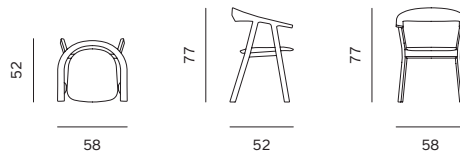

GERMAN DESIGN
AWARD 2017 WINNER