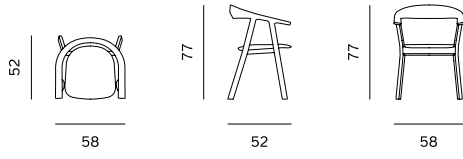

CHAIR / STOLICA