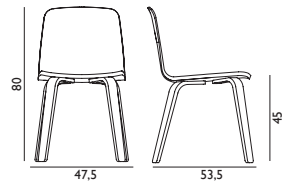

JUST OAK

normann
COPENHAGEN

JUST OAK

FURNITURE / LIGHTING / ACCESSORIES

DESIGNER / YEAR OF DESIGN	Iskos-Berlin, 2016
MATERIAL	Lacquered Oak Veneer or Black
COLOURS	
CONSTRUCTION	Just is delivered assembled.
DIMENSIONS	H: 80 x B: 47,5 x D: 53,5 x SH: 45 cm
MAINTENANCE	Clean with damp cloth.