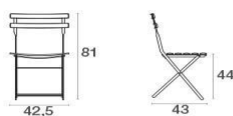

Description

Code: **314**

Typology: **Chairs**

Collection: **Arc en ciel**

Folding: Yes

Technical Info

Width: **42.5 cm**

Depth: **43 cm**

Height: **81 cm**

Weight: **4.80 Kg**

Static Load:

Seat Cushion:

Packaging

Packages: **1**

Pieces for pack: **2**

Dimensions: **95x20x46 cm**

Volume: **0.089 mü**

Polyethylene bag and cardboard box

Arc en ciel / Folding chair Design /

Colors

Marine Blue

Matt White

Ice White

Dark Blue