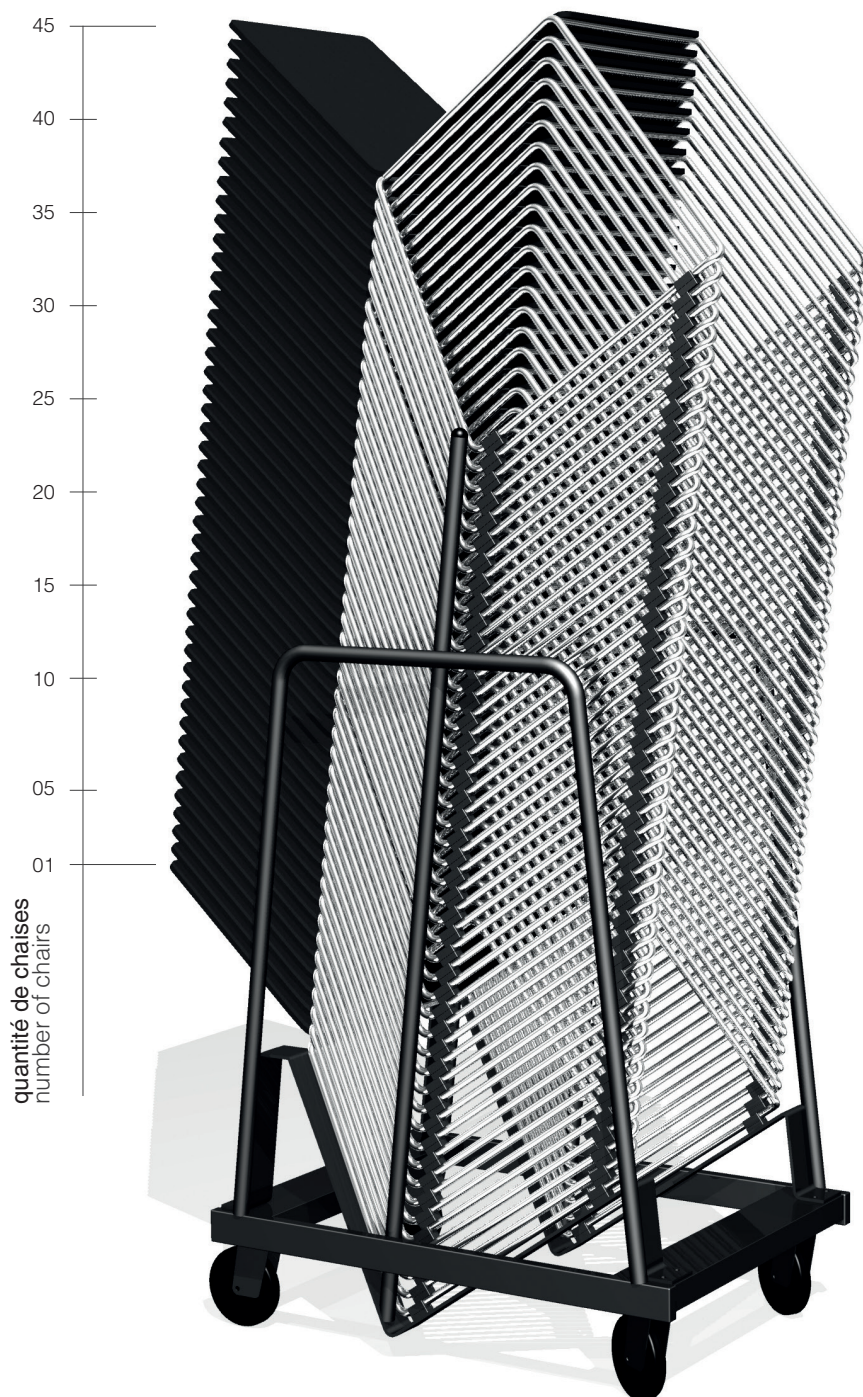

The elegantly designed Eless skid-base chair has been reduced to its core essentials. The combination of an extremely slim frame with a linear shell enables up to 45 chairs to be stacked together. Due to its pure, minimalist design and numerous color choices Eless suits various architectural concepts perfectly.

279

291

295

281

ELESS

EMPILAGE . STACKING

écart d'empilage : 20-36 mm
stacking distance: 20-36 mm

hauteur totale

7 chaises : 970 mm | 45 chaises : 1950 mm

total stacking height

7 chairs: 970 mm | 45 chairs : 1950mm

1

2

3

-
- 1 accoudoirs | armrests
 - 2 rainure confort | confort slot
 - 3 tablette écrivain | writing tablet

Due to its filigree steel frame the skid-base barstool Eless adds an exceptionally elegant and attractive appearance to every bar area. On top of that, Eless is stackable and does not take up large spaces when it comes to storage. Different color choices, decors and seat covers make this barstool an ideal solution for various room situations.