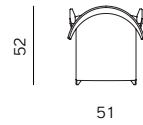

bik

by Numen / For Use

specifications

BIK CHAIR WITH SHORT BACKREST
DIMENSIONS 48x52x78 CM

BIK CHAIR WITH LONG BACKREST
DIMENSIONS 51x52x78 CM

SEAT & BACKREST	bent plywood + lacquer / colour lacquer
BASE	solid wood + lacquer / colour lacquer