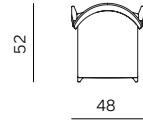

bik

by Numen / For Use

bik

by Numen / For Use

Bik is the chair reduced to its basic elements; four legs, seat and a backrest. Barely visible decrease of width of the legs, frontward inclination of the back legs and slightly overstated curvature of the backrest define the character of this, otherwise archetypal chair. Wider back legs are slightly detached aside enabling easy stacking when chairs are not in use. The structure is made of solid wood, while the seat and the backrest are made of molded plywood.

bik

by Numen / For Use

specifications

BIK CHAIR WITH SHORT BACKREST
DIMENSIONS 48x52x78 CM

BIK CHAIR WITH LONG BACKREST
DIMENSIONS 51x52x78 CM

SEAT & BACKREST	bent plywood + lacquer / colour lacquer
BASE	solid wood + lacquer / colour lacquer