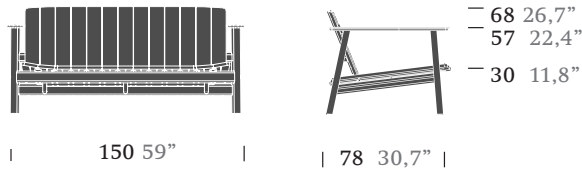

Materials

Teak

Teak A-Grade, Eco Friendly Oeko-Tek

Fabric

Warp & Weft Count Nm 2/34 - Nm 6/34, Weight 400 g/m³, Abrasion test 30000 cycles, 22.500 Wyzenbeek Double Rubs, Fire retardand NFPA 260, Finish Teflon, anti-mold

Optional Colours

Terrain Fabrics, Laminate Terrain Fabrics

Characteristics

Frame

Units box	1
Box Weight	31,70 Kg / 69,8 Lbs
Box Volume	1,25m³ / 44,1 cft.

Seat Back Cushion

Units box	1
Box Weight	7,26 Kg / 16 Lbs
Box Volume	0,27m³ / 9,53 cft.
C.O.M.	3,81 ml