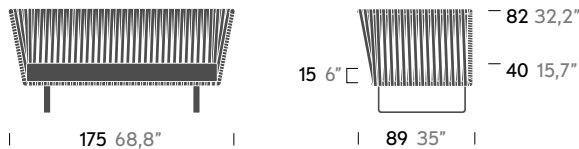

## 2-seater sofa

Designer

Rodolfo Dordoni

Collection

Kettal Bitta

Reference

70450-xxA

## Dimensions

(cm / inch)