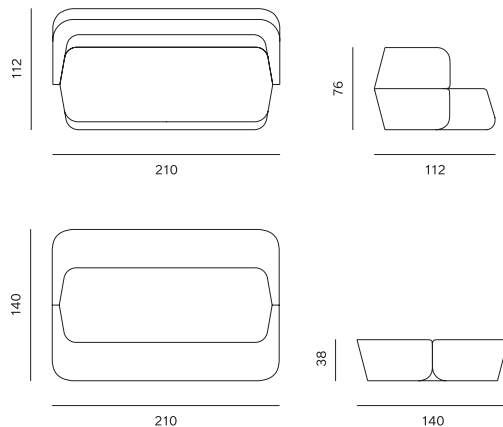

DESIGN: NUMEN / FOR USE

Revolve is a multifunctional sofa that unites seating and sleeping needs. Its design can make a grand statement in a room, and with just a smooth rotation of 180 degrees transforms sitting into sleeping. Revolve offers an optimal sleeping quality while its padding resembles selfstanding mattresses, made of high resilience foam. Thereby it provides equal quality of your sleep on entire lying surfaces – whether in the middle or on the sides. Thanks to its dynamic shape and dual function it can be used in homes, offices and secondary residences. Revolve is the recipient of the RED DOT Award for product design 2012, with which the international jury recognised not only the sofa’s functionality, practicality and exceptional aesthetics, but also Kvadra’s outstanding production.

3SEATER SOFA / 3SJED

SOFABED / LEŽAJ

POUF / TABURE