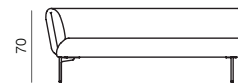

base 01

base 02