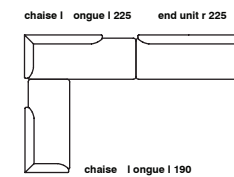

2se ater / 2.5se ater / 3se ater
dimensions 165/200/235x90x70 cm

base 01

base 02

CHAISE LONGUE 190/225 (L/r)
dimensions 190/225x90x70 cm

base 01

base 02

CHAISE LONGUE 190/225 (L/r)
dimensions 190/225x90x70 cm

base 01

base 02

impression

by Meike Harde

suggested compositions

impression

by Meike Harde

impression