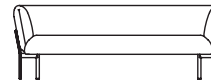

impression

by Meike Harde

STRUCTURE	metal
SUSPENSION	elastic webbing
SEAT & BACKREST	HR foam, polyester wadding
BASE	metal + powder coated matte
UPHOLSTERY	fabric (removable)
DECORATIVE CUSHIONS	feather