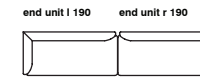

2se ater / 2.5se ater / 3se ater
dimensions 165/200/235x90x70 cm

base 01

base 02

CHAISE LONGUE 190/225 (L/r)
dimensions 190/225x90x70 cm

base 01

base 02

CHAISE LONGUE 190/225 (L/r)
dimensions 190/225x90x70 cm

base 01

base 02

impression

by Meike Harde

suggested compositions

impression

by Meike Harde

impression