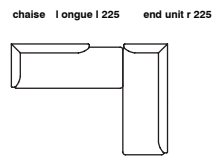

2se ater / 2.5se ater / 3se ater
dimensions 165/200/235x90x70 cm

base 01

base 02

CHAISE LONGUE 190/225 (L/r)
dimensions 190/225x90x70 cm

base 01

base 02

CHAISE LONGUE 190/225 (L/r)
dimensions 190/225x90x70 cm

base 01

base 02

impression

by Meike Harde

suggested compositions

impression

by Meike Harde

impression