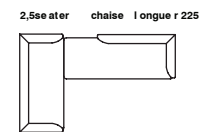

2se ater / 2.5se ater / 3se ater
dimensions 165/200/235x90x70 cm

base 01

base 02

CHAISE LONGUE 190/225 (L/r)
dimensions 190/225x90x70 cm

base 01

base 02

CHAISE LONGUE 190/225 (L/r)
dimensions 190/225x90x70 cm

base 01

base 02

impression

by Meike Harde

suggested compositions

impression

by Meike Harde

impression