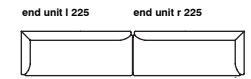

2se ater / 2.5se ater / 3se ater
dimensions 165/200/235x90x70 cm

base 01

base 02

CHAISE LONGUE 190/225 (L/r)
dimensions 190/225x90x70 cm

base 01

base 02

CHAISE LONGUE 190/225 (L/r)
dimensions 190/225x90x70 cm

base 01

base 02

impression

by Meike Harde

suggested compositions

impression

by Meike Harde

impression