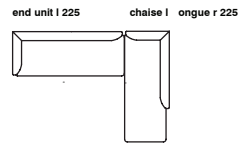

2se ater / 2.5se ater / 3se ater
dimensions 165/200/235x90x70 cm

base 01

base 02

CHAISE LONGUE 190/225 (L/r)
dimensions 190/225x90x70 cm

base 01

base 02

CHAISE LONGUE 190/225 (L/r)
dimensions 190/225x90x70 cm

base 01

base 02

impression

by Meike Harde

suggested compositions

impression

by Meike Harde

impression