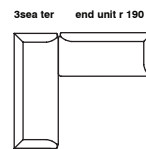

2se ater / 2.5se ater / 3se ater
dimensions 165/200/235x90x70 cm

base 01

base 02

CHAISE LONGUE 190/225 (L/r)
dimensions 190/225x90x70 cm

base 01

base 02

CHAISE LONGUE 190/225 (L/r)
dimensions 190/225x90x70 cm

base 01

base 02

impression

by Meike Harde

suggested compositions

impression

by Meike Harde

impression