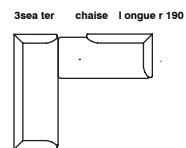

2se ater / 2.5se ater / 3se ater
dimensions 165/200/235x90x70 cm

base 01

base 02

CHAISE LONGUE 190/225 (L/r)
dimensions 190/225x90x70 cm

base 01

base 02

CHAISE LONGUE 190/225 (L/r)
dimensions 190/225x90x70 cm

base 01

base 02

impression

by Meike Harde

suggested compositions

impression

by Meike Harde

impression