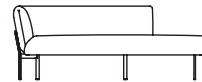

impression

by Meike Harde

STRUCTURE	metal
SUSPENSION	elastic webbing
SEAT & BACKREST	HR foam, polyester wadding
BASE	metal + powder coated matte
UPHOLSTERY	fabric (removable)
DECORATIVE CUSHIONS	feather