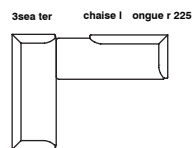

2se ater / 2.5se ater / 3se ater
dimensions 165/200/235x90x70 cm

base 01

base 02

CHAISE LONGUE 190/225 (L/r)
dimensions 190/225x90x70 cm

base 01

base 02

CHAISE LONGUE 190/225 (L/r)
dimensions 190/225x90x70 cm

base 01

base 02

impression

by Meike Harde

suggested compositions

impression

by Meike Harde

impression