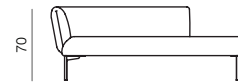

base 01

base 02