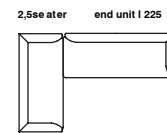

2se ater / 2.5se ater / 3se ater
dimensions 165/200/235x90x70 cm

base 01

base 02

CHAISE LONGUE 190/225 (L/r)
dimensions 190/225x90x70 cm

base 01

base 02

CHAISE LONGUE 190/225 (L/r)
dimensions 190/225x90x70 cm

base 01

base 02

impression

by Meike Harde

suggested compositions

impression

by Meike Harde

impression