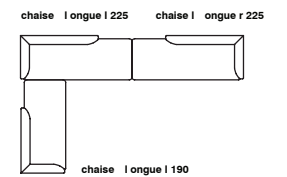

2se ater / 2.5se ater / 3se ater
dimensions 165/200/235x90x70 cm

base 01

base 02

CHAISE LONGUE 190/225 (L/r)
dimensions 190/225x90x70 cm

base 01

base 02

CHAISE LONGUE 190/225 (L/r)
dimensions 190/225x90x70 cm

base 01

base 02

impression

by Meike Harde

suggested compositions

impression

by Meike Harde

impression