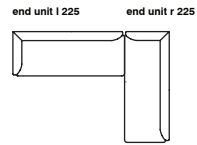

2se ater / 2.5se ater / 3se ater
dimensions 165/200/235x90x70 cm

base 01

base 02

CHAISE LONGUE 190/225 (L/r)
dimensions 190/225x90x70 cm

base 01

base 02

CHAISE LONGUE 190/225 (L/r)
dimensions 190/225x90x70 cm

base 01

base 02

impression

by Meike Harde

suggested compositions

impression

by Meike Harde

impression