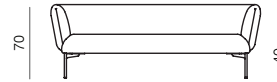

base 01

base 02