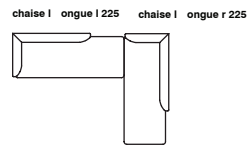

2se ater / 2.5se ater / 3se ater
dimensions 165/200/235x90x70 cm

base 01

base 02

CHAISE LONGUE 190/225 (L/r)
dimensions 190/225x90x70 cm

base 01

base 02

CHAISE LONGUE 190/225 (L/r)
dimensions 190/225x90x70 cm

base 01

base 02

impression

by Meike Harde

suggested compositions

impression

by Meike Harde

impression