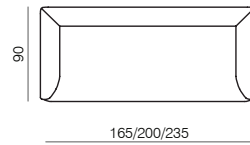

impression

by Meike Harde

STRUCTURE	metal
SUSPENSION	elastic webbing
SEAT & BACKREST	HR foam, polyester wadding
BASE	metal + powder coated matte
UPHOLSTERY	fabric (removable)
DECORATIVE CUSHIONS	feather