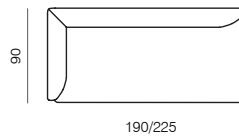

impression

by Meike Harde

STRUCTURE	metal
SUSPENSION	elastic webbing
SEAT & BACKREST	HR foam, polyester wadding
BASE	metal + powder coated matte
UPHOLSTERY	fabric (removable)
DECORATIVE CUSHIONS	feather