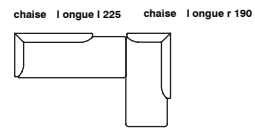

2se ater / 2.5se ater / 3se ater
dimensions 165/200/235x90x70 cm

base 01

base 02

CHAISE LONGUE 190/225 (L/r)
dimensions 190/225x90x70 cm

base 01

base 02

CHAISE LONGUE 190/225 (L/r)
dimensions 190/225x90x70 cm

base 01

base 02

impression

by Meike Harde

suggested compositions

impression

by Meike Harde

impression