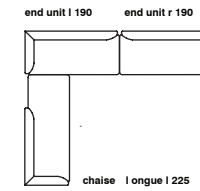

2se ater / 2.5se ater / 3se ater
dimensions 165/200/235x90x70 cm

base 01

base 02

CHAISE LONGUE 190/225 (L/r)
dimensions 190/225x90x70 cm

base 01

base 02

CHAISE LONGUE 190/225 (L/r)
dimensions 190/225x90x70 cm

base 01

base 02

impression

by Meike Harde

suggested compositions

impression

by Meike Harde

impression