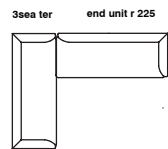

2se ater / 2.5se ater / 3se ater
dimensions 165/200/235x90x70 cm

base 01

base 02

CHAISE LONGUE 190/225 (L/r)
dimensions 190/225x90x70 cm

base 01

base 02

CHAISE LONGUE 190/225 (L/r)
dimensions 190/225x90x70 cm

base 01

base 02

impression

by Meike Harde

suggested compositions

impression

by Meike Harde

impression