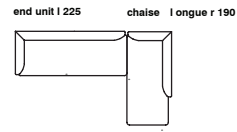

2se ater / 2.5se ater / 3se ater
dimensions 165/200/235x90x70 cm

base 01

base 02

CHAISE LONGUE 190/225 (L/r)
dimensions 190/225x90x70 cm

base 01

base 02

CHAISE LONGUE 190/225 (L/r)
dimensions 190/225x90x70 cm

base 01

base 02

impression

by Meike Harde

suggested compositions

impression

by Meike Harde

impression