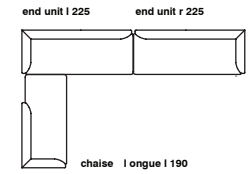

2se ater / 2.5se ater / 3se ater
dimensions 165/200/235x90x70 cm

base 01

base 02

CHAISE LONGUE 190/225 (L/r)
dimensions 190/225x90x70 cm

base 01

base 02

CHAISE LONGUE 190/225 (L/r)
dimensions 190/225x90x70 cm

base 01

base 02

impression

by Meike Harde

suggested compositions

impression

by Meike Harde

impression