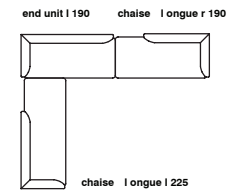

2se ater / 2.5se ater / 3se ater
dimensions 165/200/235x90x70 cm

base 01

base 02

CHAISE LONGUE 190/225 (L/r)
dimensions 190/225x90x70 cm

base 01

base 02

CHAISE LONGUE 190/225 (L/r)
dimensions 190/225x90x70 cm

base 01

base 02

impression

by Meike Harde

suggested compositions

impression

by Meike Harde

impression