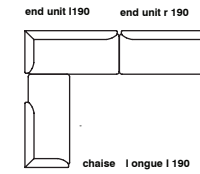

2se ater / 2.5se ater / 3se ater
dimensions 165/200/235x90x70 cm

base 01

base 02

CHAISE LONGUE 190/225 (L/r)
dimensions 190/225x90x70 cm

base 01

base 02

CHAISE LONGUE 190/225 (L/r)
dimensions 190/225x90x70 cm

base 01

base 02

impression

by Meike Harde

suggested compositions

impression

by Meike Harde

impression