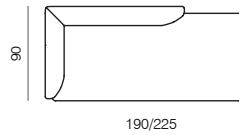

impression

by Meike Harde

STRUCTURE	metal
SUSPENSION	elastic webbing
SEAT & BACKREST	HR foam, polyester wadding
BASE	metal + powder coated matte
UPHOLSTERY	fabric (removable)
DECORATIVE CUSHIONS	feather