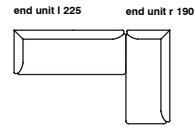

2se ater / 2.5se ater / 3se ater
dimensions 165/200/235x90x70 cm

base 01

base 02

CHAISE LONGUE 190/225 (L/r)
dimensions 190/225x90x70 cm

base 01

base 02

CHAISE LONGUE 190/225 (L/r)
dimensions 190/225x90x70 cm

base 01

base 02

impression

by Meike Harde

suggested compositions

impression

by Meike Harde

impression