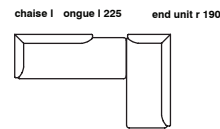

2se ater / 2.5se ater / 3se ater
dimensions 165/200/235x90x70 cm

base 01

base 02

CHAISE LONGUE 190/225 (L/r)
dimensions 190/225x90x70 cm

base 01

base 02

CHAISE LONGUE 190/225 (L/r)
dimensions 190/225x90x70 cm

base 01

base 02

impression

by Meike Harde

suggested compositions

impression

by Meike Harde

impression