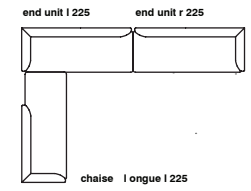

2se ater / 2.5se ater / 3se ater
dimensions 165/200/235x90x70 cm

base 01

base 02

CHAISE LONGUE 190/225 (L/r)
dimensions 190/225x90x70 cm

base 01

base 02

CHAISE LONGUE 190/225 (L/r)
dimensions 190/225x90x70 cm

base 01

base 02

impression

by Meike Harde

suggested compositions

impression

by Meike Harde

impression