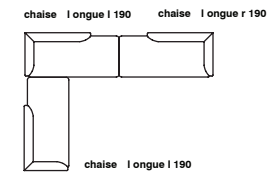

2se ater / 2.5se ater / 3se ater
dimensions 165/200/235x90x70 cm

base 01

base 02

CHAISE LONGUE 190/225 (L/r)
dimensions 190/225x90x70 cm

base 01

base 02

CHAISE LONGUE 190/225 (L/r)
dimensions 190/225x90x70 cm

base 01

base 02

impression

by Meike Harde

suggested compositions

impression

by Meike Harde

impression