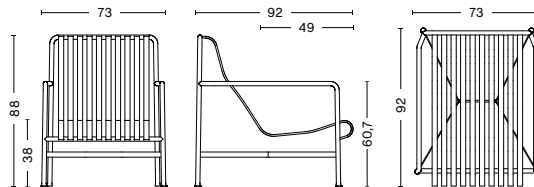

LENGTH / 82,5 cm / 32.48"  
WIDTH / 90 cm / 35.43"  
HEIGHT / 75 cm / 29.53"

**PALISSADE TABLE**

LENGTH / 170 cm / 66.93"  
WIDTH / 90 cm / 35.43"  
HEIGHT / 75 cm / 29.53"

**PALISSADE MIDDLE LEG**

LENGTH / 90 cm / 35.43"  
DEPTH / 13,5 cm / 5.31"  
HEIGHT / 75 cm / 29.53"

**PALISSADE LOUNGE SOFA**

WIDTH / 139 cm / 54.72"  
DEPTH / 88 cm / 34.65"  
HEIGHT / 70 cm / 27.56"  
SEAT HEIGHT / 38 cm / 14.96"  
SEAT DEPTH / 49 cm / 19.29"

**PALISSADE LOUNGE CHAIR LOW**

WIDTH / 73 cm / 28.74"  
DEPTH / 81 cm / 31.89"  
HEIGHT / 70 cm / 27.56"  
SEAT HEIGHT / 38 cm / 14.96"  
SEAT DEPTH / 49 cm / 19.29"

**PALISSADE LOUNGE CHAIR HIGH**

WIDTH / 73 cm / 28.74"  
DEPTH / 92 cm / 36.22"  
HEIGHT / 88 cm / 34.65"  
SEAT HEIGHT / 38 cm / 14.96"  
SEAT DEPTH / 49 cm / 19.29"

**PALISSADE BAR STOOL**

WIDTH / 38 cm / 14.96"  
DEPTH / 45 cm / 17.72"  
HEIGHT / 78 cm / 30.71"