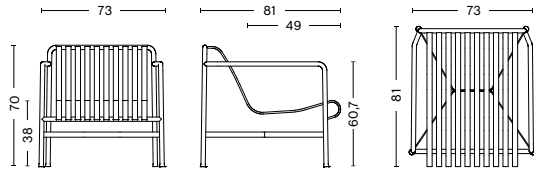

## DOWNLOADS

2D files, 3D files and packshots are available in our imagebank at hay.com.

Care- and maintenance instructions and test certificates are available at hay.com.

**DIMENSIONS**

**PALISSADE TABLE**

LENGTH / 82,5 cm / 32.48"  
WIDTH / 90 cm / 35.43"  
HEIGHT / 75 cm / 29.53"

**PALISSADE TABLE**

LENGTH / 170 cm / 66.93"  
WIDTH / 90 cm / 35.43"  
HEIGHT / 75 cm / 29.53"

**PALISSADE MIDDLE LEG**

LENGTH / 90 cm / 35.43"  
DEPTH / 13,5 cm / 5.31"  
HEIGHT / 75 cm / 29.53"

**PALISSADE LOUNGE SOFA**

WIDTH / 139 cm / 54.72"  
DEPTH / 88 cm / 34.65"  
HEIGHT / 70 cm / 27.56"  
SEAT HEIGHT / 38 cm / 14.96"  
SEAT DEPTH / 49 cm / 19.29"

**PALISSADE LOUNGE CHAIR LOW**

WIDTH / 73 cm / 28.74"  
DEPTH / 81 cm / 31.89"  
HEIGHT / 70 cm / 27.56"  
SEAT HEIGHT / 38 cm / 14.96"  
SEAT DEPTH / 49 cm / 19.29"