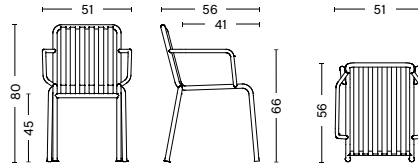

**PALISSADE DINNING ARMCHAIR**

WIDTH / 63 cm / 24.80"  
DEPTH / 66 cm / 25.98"  
HEIGHT / 80 cm / 31.49"  
SEAT HEIGHT / 45 cm / 17.71"  
SEAT DEPTH / 44 cm / 17.32"

**PALISSADE CHAIR**

WIDTH / 47 cm / 18.50"  
DEPTH / 56 cm / 22.05"  
HEIGHT / 80 cm / 31.49"  
SEAT HEIGHT / 45 cm / 17.71"  
SEAT DEPTH / 41 cm / 16.41"

**PALISSADE ARMCHAIR**

WIDTH / 51 cm / 20.08"  
DEPTH / 56 cm / 22.05"  
HEIGHT / 80 cm / 31.49"  
SEAT HEIGHT / 45 cm / 17.71"  
SEAT DEPTH / 41 cm / 16.41"

**PALISSADE BENCH**

WIDTH / 120 cm / 47.24"  
DEPTH / 42 cm / 16.54"  
HEIGHT / 45 cm / 17.71"