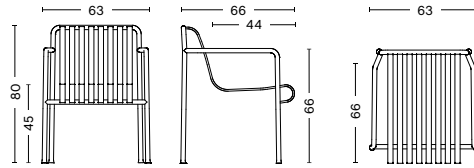

**PALISSADE LOUNGE CHAIR HIGH**

WIDTH / 73 cm / 28.74"  
DEPTH / 92 cm / 36.22"  
HEIGHT / 88 cm / 34.65"  
SEAT HEIGHT / 38 cm / 14.96"  
SEAT DEPTH / 49 cm / 19.29"

**PALISSADE BAR STOOL**

WIDTH / 38 cm / 14.96"  
DEPTH / 45 cm / 17.72"  
HEIGHT / 78 cm / 30.71"

**PALISSADE DINNING ARMCHAIR**

WIDTH / 63 cm / 24.80"  
DEPTH / 66 cm / 25.98"  
HEIGHT / 80 cm / 31.49"  
SEAT HEIGHT / 45 cm / 17.71"  
SEAT DEPTH / 44 cm / 17.32"

**PALISSADE CHAIR**

WIDTH / 47 cm / 18.50"  
DEPTH / 56 cm / 22.05"  
HEIGHT / 80 cm / 31.49"  
SEAT HEIGHT / 45 cm / 17.71"  
SEAT DEPTH / 41 cm / 16.41"