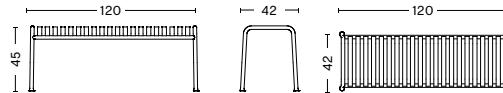

PALISSADE BENCH

WIDTH / 120 cm / 47.24"
DEPTH / 42 cm / 16.54"
HEIGHT / 45 cm / 17.71"