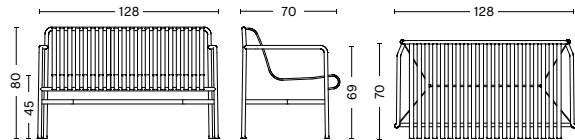

PALISSADE DINING BENCH

WIDTH / 128 cm / 50.39"
DEPTH / 70 cm / 27.56"
HEIGHT / 80 cm / 31.49"
SEAT HEIGHT / 45 cm / 17.71"