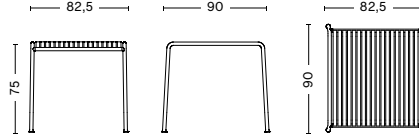

## DOWNLOADS

2D files, 3D files and packshots are available in our imagebank at hay.com.

Care- and maintenance instructions and test certificates are available at hay.com.

**DIMENSIONS**

**PALISSADE TABLE**

LENGTH / 82,5 cm / 32.48"  
WIDTH / 90 cm / 35.43"  
HEIGHT / 75 cm / 29.53"

**PALISSADE TABLE**

LENGTH / 170 cm / 66.93"  
WIDTH / 90 cm / 35.43"  
HEIGHT / 75 cm / 29.53"

**PALISSADE MIDDLE LEG**

LENGTH / 90 cm / 35.43"  
DEPTH / 13,5 cm / 5.31"  
HEIGHT / 75 cm / 29.53"