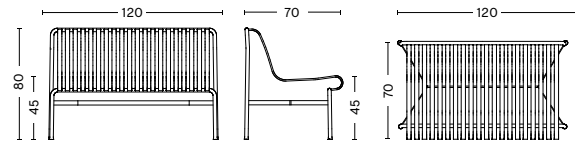

PALISSADE DINING BENCH W/O ARMREST

WIDTH / 120 cm / 47.24"
DEPTH / 70 cm / 27.56"
HEIGHT / 80 cm / 31.49"
SEAT HEIGHT / 45 cm / 17.71"