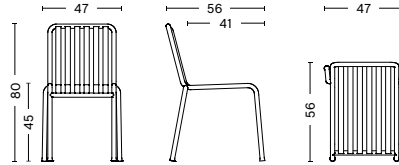

**PALISSADE LOUNGE SOFA**

WIDTH / 139 cm / 54.72"  
DEPTH / 88 cm / 34.65"  
HEIGHT / 70 cm / 27.56"  
SEAT HEIGHT / 38 cm / 14.96"  
SEAT DEPTH / 49 cm / 19.29"

**PALISSADE LOUNGE CHAIR LOW**

WIDTH / 73 cm / 28.74"  
DEPTH / 81 cm / 31.89"  
HEIGHT / 70 cm / 27.56"  
SEAT HEIGHT / 38 cm / 14.96"  
SEAT DEPTH / 49 cm / 19.29"

**PALISSADE LOUNGE CHAIR HIGH**

WIDTH / 73 cm / 28.74"  
DEPTH / 92 cm / 36.22"  
HEIGHT / 88 cm / 34.65"  
SEAT HEIGHT / 38 cm / 14.96"  
SEAT DEPTH / 49 cm / 19.29"

**PALISSADE BAR STOOL**

WIDTH / 38 cm / 14.96"  
DEPTH / 45 cm / 17.72"  
HEIGHT / 78 cm / 30.71"

**PALISSADE DINNING ARMCHAIR**

WIDTH / 63 cm / 24.80"  
DEPTH / 66 cm / 25.98"  
HEIGHT / 80 cm / 31.49"  
SEAT HEIGHT / 45 cm / 17.71"  
SEAT DEPTH / 44 cm / 17.32"

**PALISSADE CHAIR**

WIDTH / 47 cm / 18.50"  
DEPTH / 56 cm / 22.05"  
HEIGHT / 80 cm / 31.49"  
SEAT HEIGHT / 45 cm / 17.71"  
SEAT DEPTH / 41 cm / 16.41"