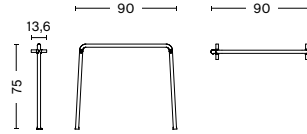

## DOWNLOADS

2D files, 3D files and packshots are available in our imagebank at hay.com.

Care- and maintenance instructions and test certificates are available at hay.com.

**DIMENSIONS**

**PALISSADE TABLE**

LENGTH / 82,5 cm / 32.48"  
WIDTH / 90 cm / 35.43"  
HEIGHT / 75 cm / 29.53"

**PALISSADE TABLE**

LENGTH / 170 cm / 66.93"  
WIDTH / 90 cm / 35.43"  
HEIGHT / 75 cm / 29.53"

**PALISSADE MIDDLE LEG**

LENGTH / 90 cm / 35.43"  
DEPTH / 13,5 cm / 5.31"  
HEIGHT / 75 cm / 29.53"