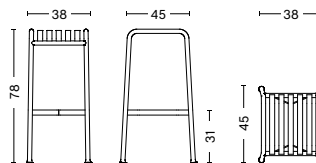

LENGTH / 82,5 cm / 32.48"  
WIDTH / 90 cm / 35.43"  
HEIGHT / 75 cm / 29.53"

**PALISSADE TABLE**

LENGTH / 170 cm / 66.93"  
WIDTH / 90 cm / 35.43"  
HEIGHT / 75 cm / 29.53"

**PALISSADE MIDDLE LEG**

LENGTH / 90 cm / 35.43"  
DEPTH / 13,5 cm / 5.31"  
HEIGHT / 75 cm / 29.53"

**PALISSADE LOUNGE SOFA**

WIDTH / 139 cm / 54.72"  
DEPTH / 88 cm / 34.65"  
HEIGHT / 70 cm / 27.56"  
SEAT HEIGHT / 38 cm / 14.96"  
SEAT DEPTH / 49 cm / 19.29"

**PALISSADE LOUNGE CHAIR LOW**

WIDTH / 73 cm / 28.74"  
DEPTH / 81 cm / 31.89"  
HEIGHT / 70 cm / 27.56"  
SEAT HEIGHT / 38 cm / 14.96"  
SEAT DEPTH / 49 cm / 19.29"

**PALISSADE LOUNGE CHAIR HIGH**

WIDTH / 73 cm / 28.74"  
DEPTH / 92 cm / 36.22"  
HEIGHT / 88 cm / 34.65"  
SEAT HEIGHT / 38 cm / 14.96"  
SEAT DEPTH / 49 cm / 19.29"

**PALISSADE BAR STOOL**

WIDTH / 38 cm / 14.96"  
DEPTH / 45 cm / 17.72"  
HEIGHT / 78 cm / 30.71"